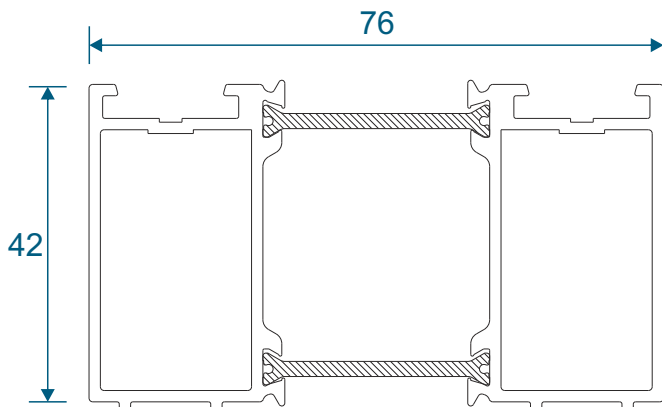

# PVC Inserts, Floating Mullion & Extension

**PCX38 - Keep Carrier**

**PCX44 - Lock Carrier**

**DV60 - Infill Strip**

**DV38 - Floating Mullion**

**ETC515N - 42mm Head Extension**