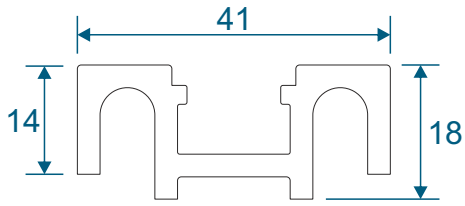

PVC Inserts, Floating Mullion & Extension

PCX38 - Keep Carrier