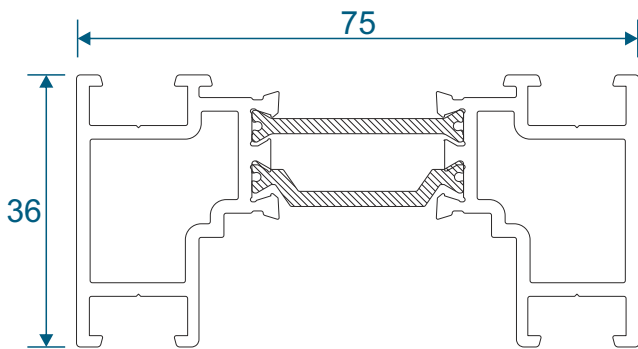

# PVC Inserts, Floating Mullion & Extension

**PCX38 - Keep Carrier**

**PCX44 - Lock Carrier**

**DV60 - Infill Strip**

**DV38 - Floating Mullion**

**ETC515N - 42mm Head Extension**