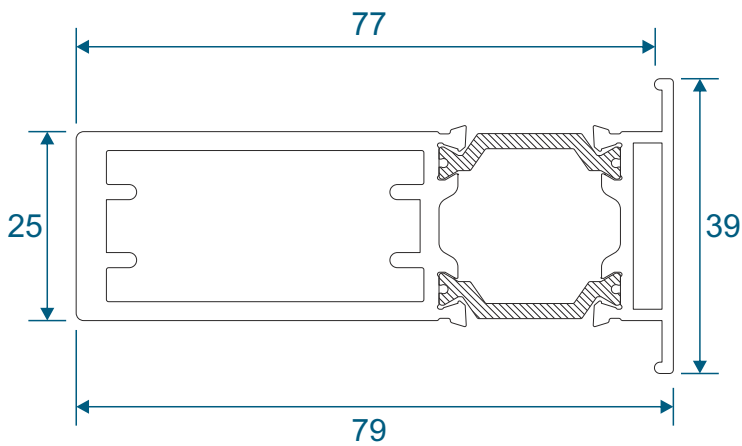

ETC357 - 25mm Coupler