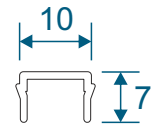

# PVC Inserts, Floating Mullion & Extension

**PCX38 - Keep Carrier**

**PCX44 - Lock Carrier**

**DV60 - Infill Strip**

**DV38 - Floating Mullion**

**ETC515N - 42mm Head Extension**