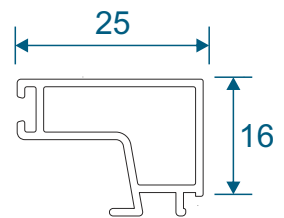

# Adapters & Beads

**DV545N - Top Guide Insert**

**DV662 - Rebate Adapter**

**DV640 - Locking Extension**

**DV645 - Double Door Adapter**

**ETC272 - 28mm Square Bead**

**ETC270 - 24mm Square Bead**

# PVC Inserts, Floating Mullion & Extension

**PCX38 - Keep Carrier**

**PCX44 - Lock Carrier**

**DV60 - Infill Strip**

**DV38 - Floating Mullion**

**ETC515N - 42mm Head Extension**