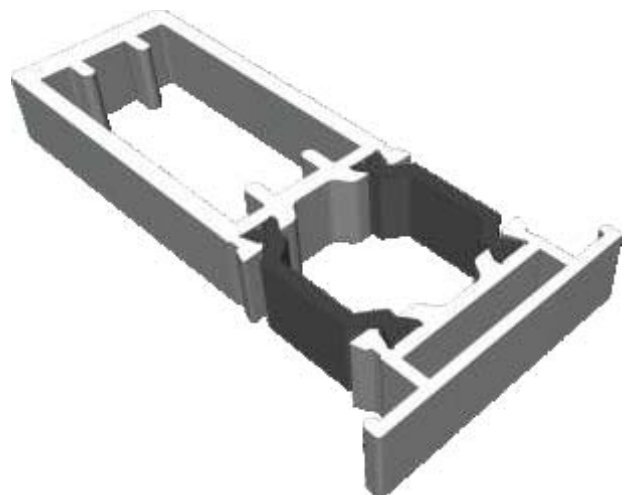

ETC357 - 25mm Coupler