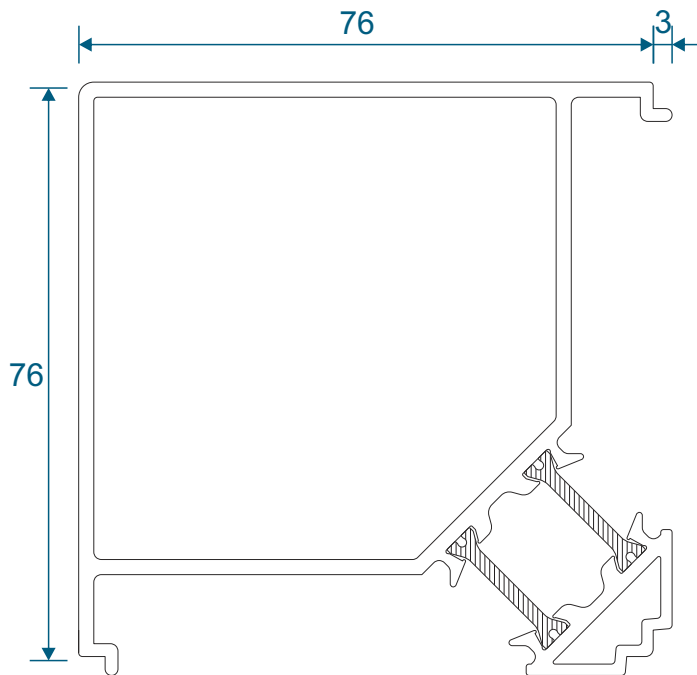

Corner Post & Coupler

ETC348 - 90° Corner Post