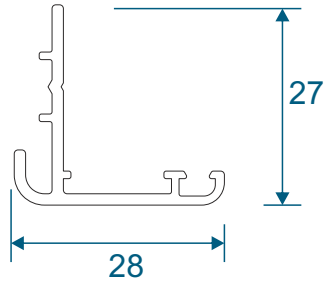

# Adapters & Beads

**DV545N - Top Guide Insert**

**DV662 - Rebate Adapter**

**DV640 - Locking Extension**

**DV645 - Double Door Adapter**

**ETC272 - 28mm Square Bead**

**ETC270 - 24mm Square Bead**