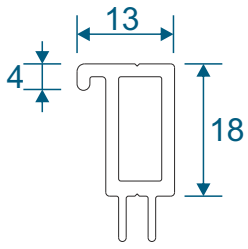

# Adapters & Beads

**DV545N - Top Guide Insert**

**DV662 - Rebate Adapter**

**DV640 - Locking Extension**

**DV645 - Double Door Adapter**

**ETC272 - 28mm Square Bead**

**ETC270 - 24mm Square Bead**