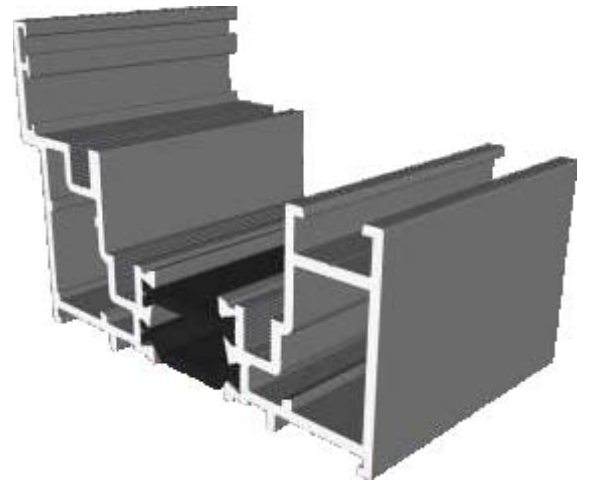

Outer Frame & Sashes

DV610 - Outerframe / Threshold