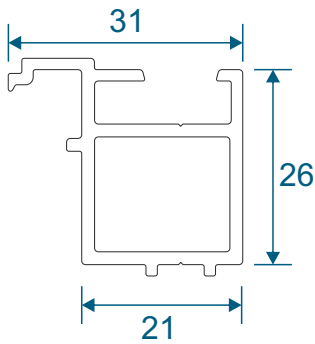

# Adapters & Beads

**DV545N - Top Guide Insert**

**DV662 - Rebate Adapter**

**DV640 - Locking Extension**

**DV645 - Double Door Adapter**

**ETC272 - 28mm Square Bead**

**ETC270 - 24mm Square Bead**

# PVC Inserts, Floating Mullion & Extension

**PCX38 - Keep Carrier**

**PCX44 - Lock Carrier**

**DV60 - Infill Strip**

**DV38 - Floating Mullion**

**ETC515N - 42mm Head Extension**