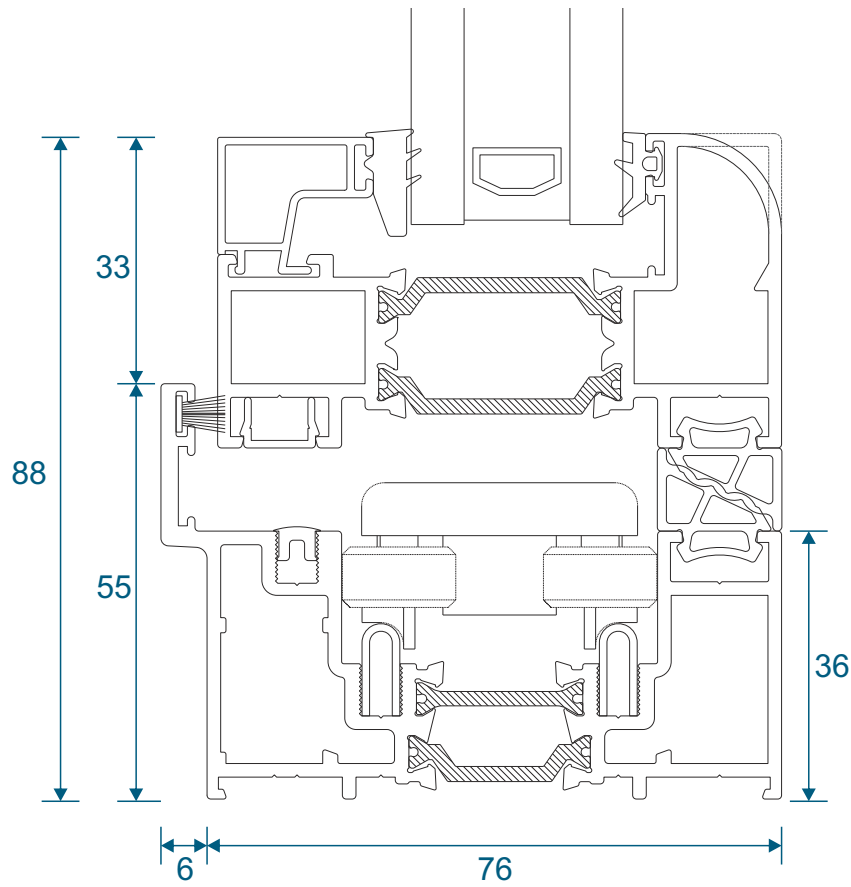

Thresholds

Standard Rebated