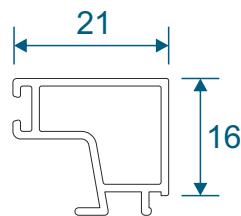

# Adapters & Beads

**DV545N - Top Guide Insert**

**DV662 - Rebate Adapter**

**DV640 - Locking Extension**

**DV645 - Double Door Adapter**

**ETC272 - 28mm Square Bead**

**ETC270 - 24mm Square Bead**

# PVC Inserts, Floating Mullion & Extension

**PCX38 - Keep Carrier**

**PCX44 - Lock Carrier**

**DV60 - Infill Strip**

**DV38 - Floating Mullion**

**ETC515N - 42mm Head Extension**