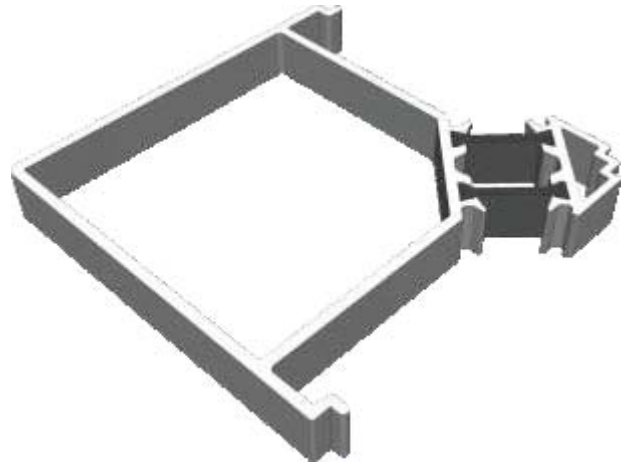

Corner Post & Coupler

ETC348 - 90° Corner Post