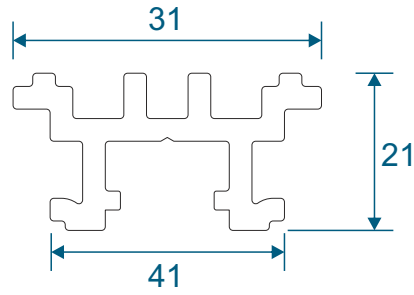

# Adapters & Beads

**DV545N - Top Guide Insert**

**DV662 - Rebate Adapter**

**DV640 - Locking Extension**

**DV645 - Double Door Adapter**

**ETC272 - 28mm Square Bead**

**ETC270 - 24mm Square Bead**

# PVC Inserts, Floating Mullion & Extension

**PCX38 - Keep Carrier**

**PCX44 - Lock Carrier**

**DV60 - Infill Strip**

**DV38 - Floating Mullion**

**ETC515N - 42mm Head Extension**