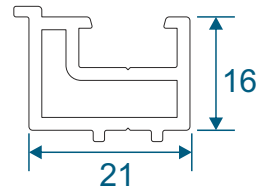

# Adapters & Beads

**DV545N - Top Guide Insert**

**DV662 - Rebate Adapter**

**DV640 - Locking Extension**

**DV645 - Double Door Adapter**

**ETC272 - 28mm Square Bead**

**ETC270 - 24mm Square Bead**

# PVC Inserts, Floating Mullion & Extension

**PCX38 - Keep Carrier**

**PCX44 - Lock Carrier**

**DV60 - Infill Strip**

**DV38 - Floating Mullion**

**ETC515N - 42mm Head Extension**